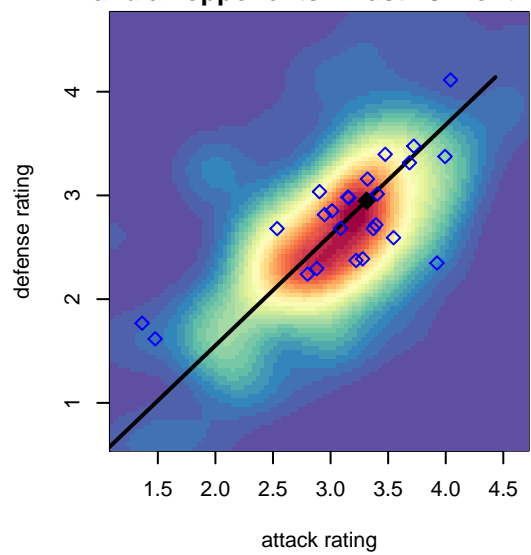

**attack and defense rating
relative to others at age
and all opponents in last 13 months**