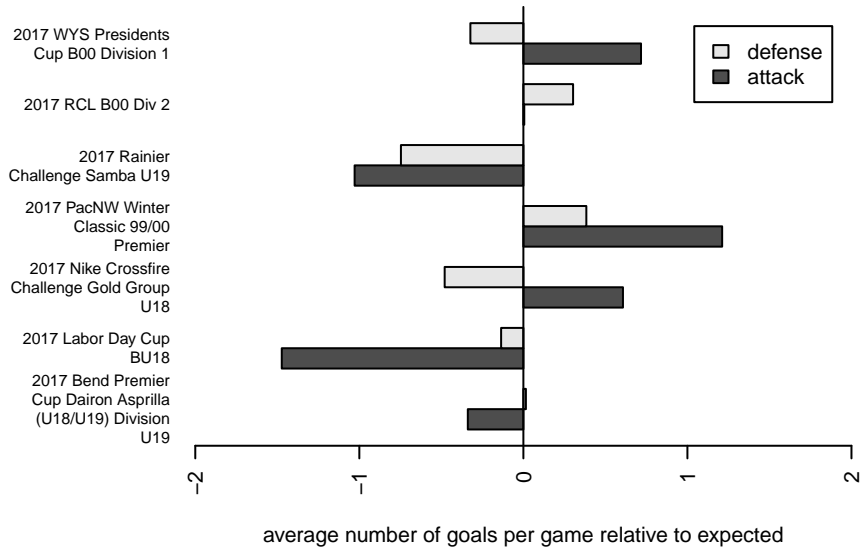

Performance relative to 13 month average