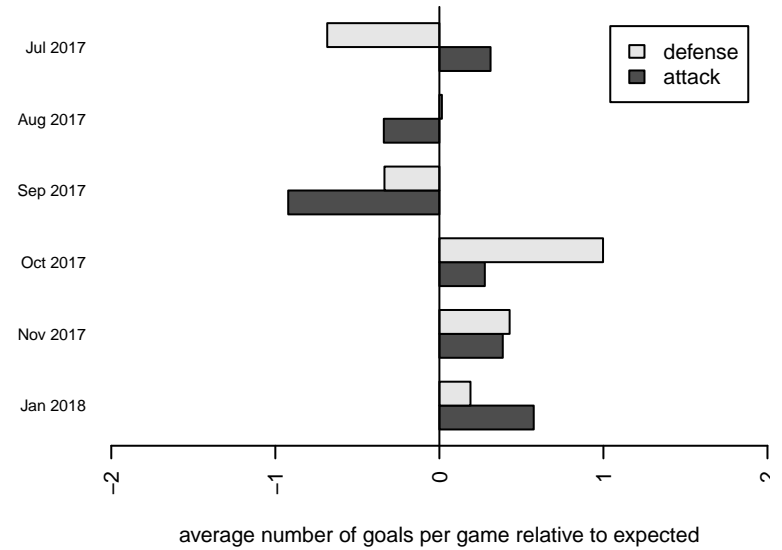

Performance relative to 13 month average