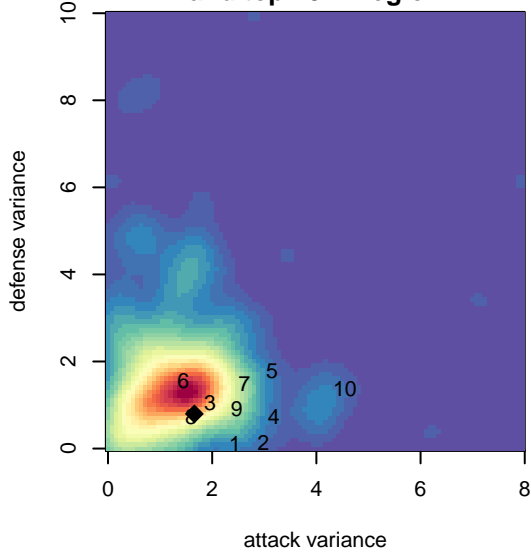

Kent United Green B00

Kent United
 Kent, WA
 B00 total strength=1703
 attack=27.49 defense=19.08
 fall league = RCL B00 Div 2
 notes= Goebel 2015

alt names used:
 Kent United B00 Green
 Kent United B00 Green
 KYSA KENT UNITED B00 GREEN (WA)
 Kent United B00 Green

Kent United Green B00
 Dots are actual minus expected GF (blue circles) and GA (red triangles).
 Blue line is smoothed change in attack strength. Red is smoothed change in defense strength.

**attack and defense variance (black dot)
relative to other teams
and top 10 in region**