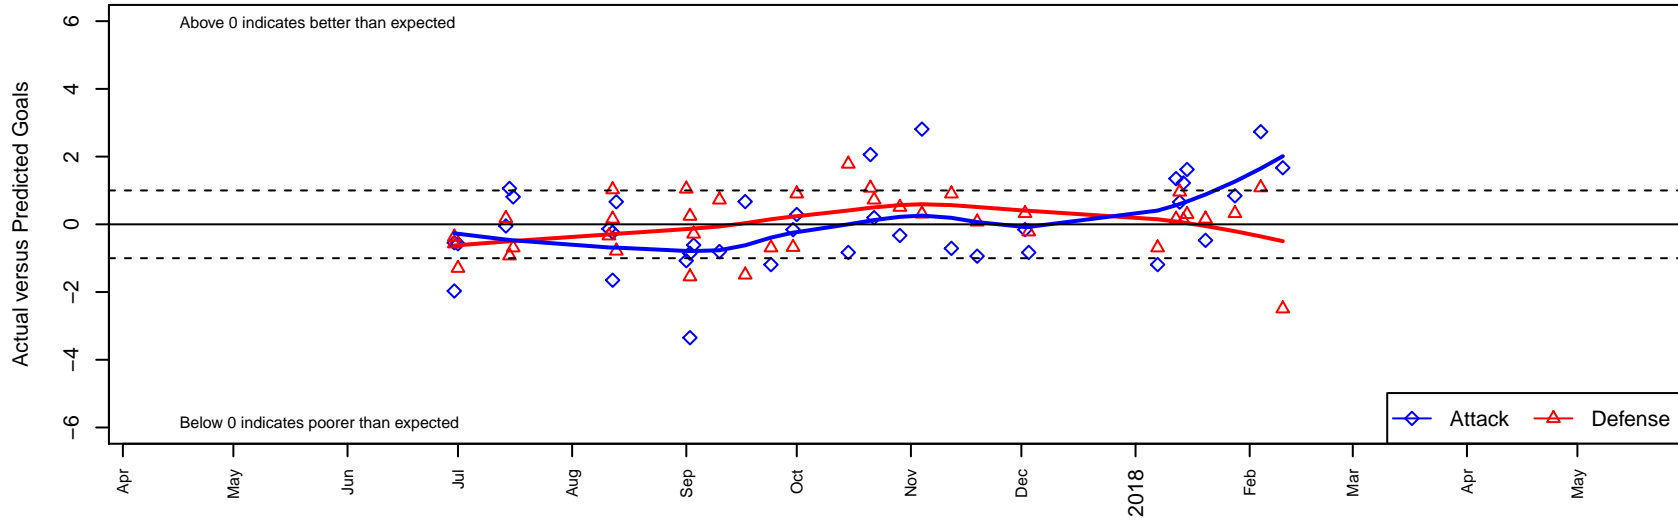

Kent United Green B00

Kent United
 Kent, WA
 B00 total strength=1703
 attack=27.49 defense=19.08
 fall league = RCL B00 Div 2
 notes= Goebel 2015

alt names used:
 Kent United B00 Green
 Kent United B00 Green
 KYSA KENT UNITED B00 GREEN (WA)
 Kent United B00 Green

Kent United Green B00
 Dots are actual minus expected GF (blue circles) and GA (red triangles).
 Blue line is smoothed change in attack strength. Red is smoothed change in defense strength.

**attack and defense variance (black dot)
relative to other teams
and top 10 in region**