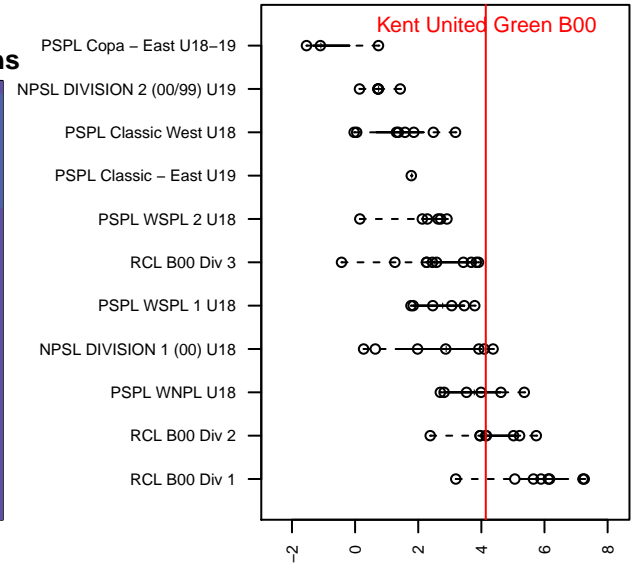

**attack and defense rating
relative to others at age
and all opponents in last 13 months**